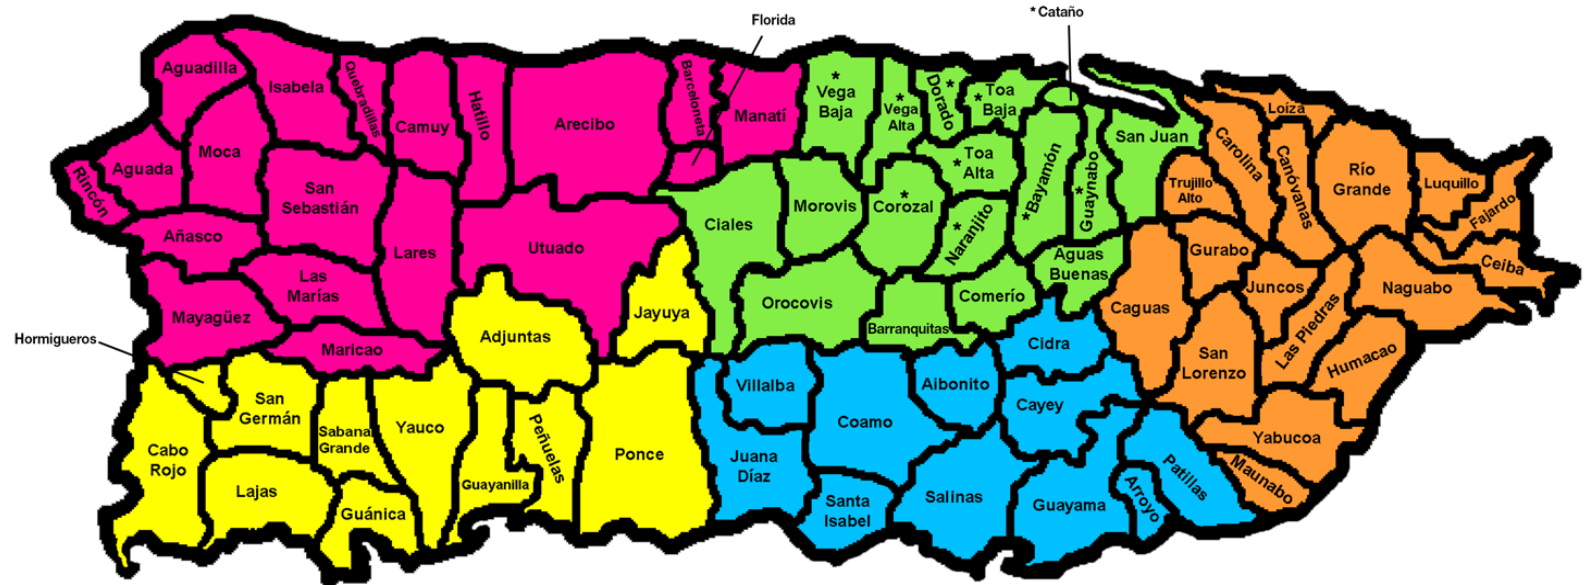

PATHSTONE PUERTO RICO OFFICE LOCATIONS AND SERVICE CATCHMENT AREAS

Regional Offices

Ponce –
Administración
787-812-4250

Ponce - Oficina
Regional
787-651-7575

Arecibo -Oficina
Regional
787-894-7474

Naranjito -
Oficina Regional
787-947-6590

Coamo - Oficina
Regional
787-471-7575

Juncos - Oficina
Regional
787-420-2228